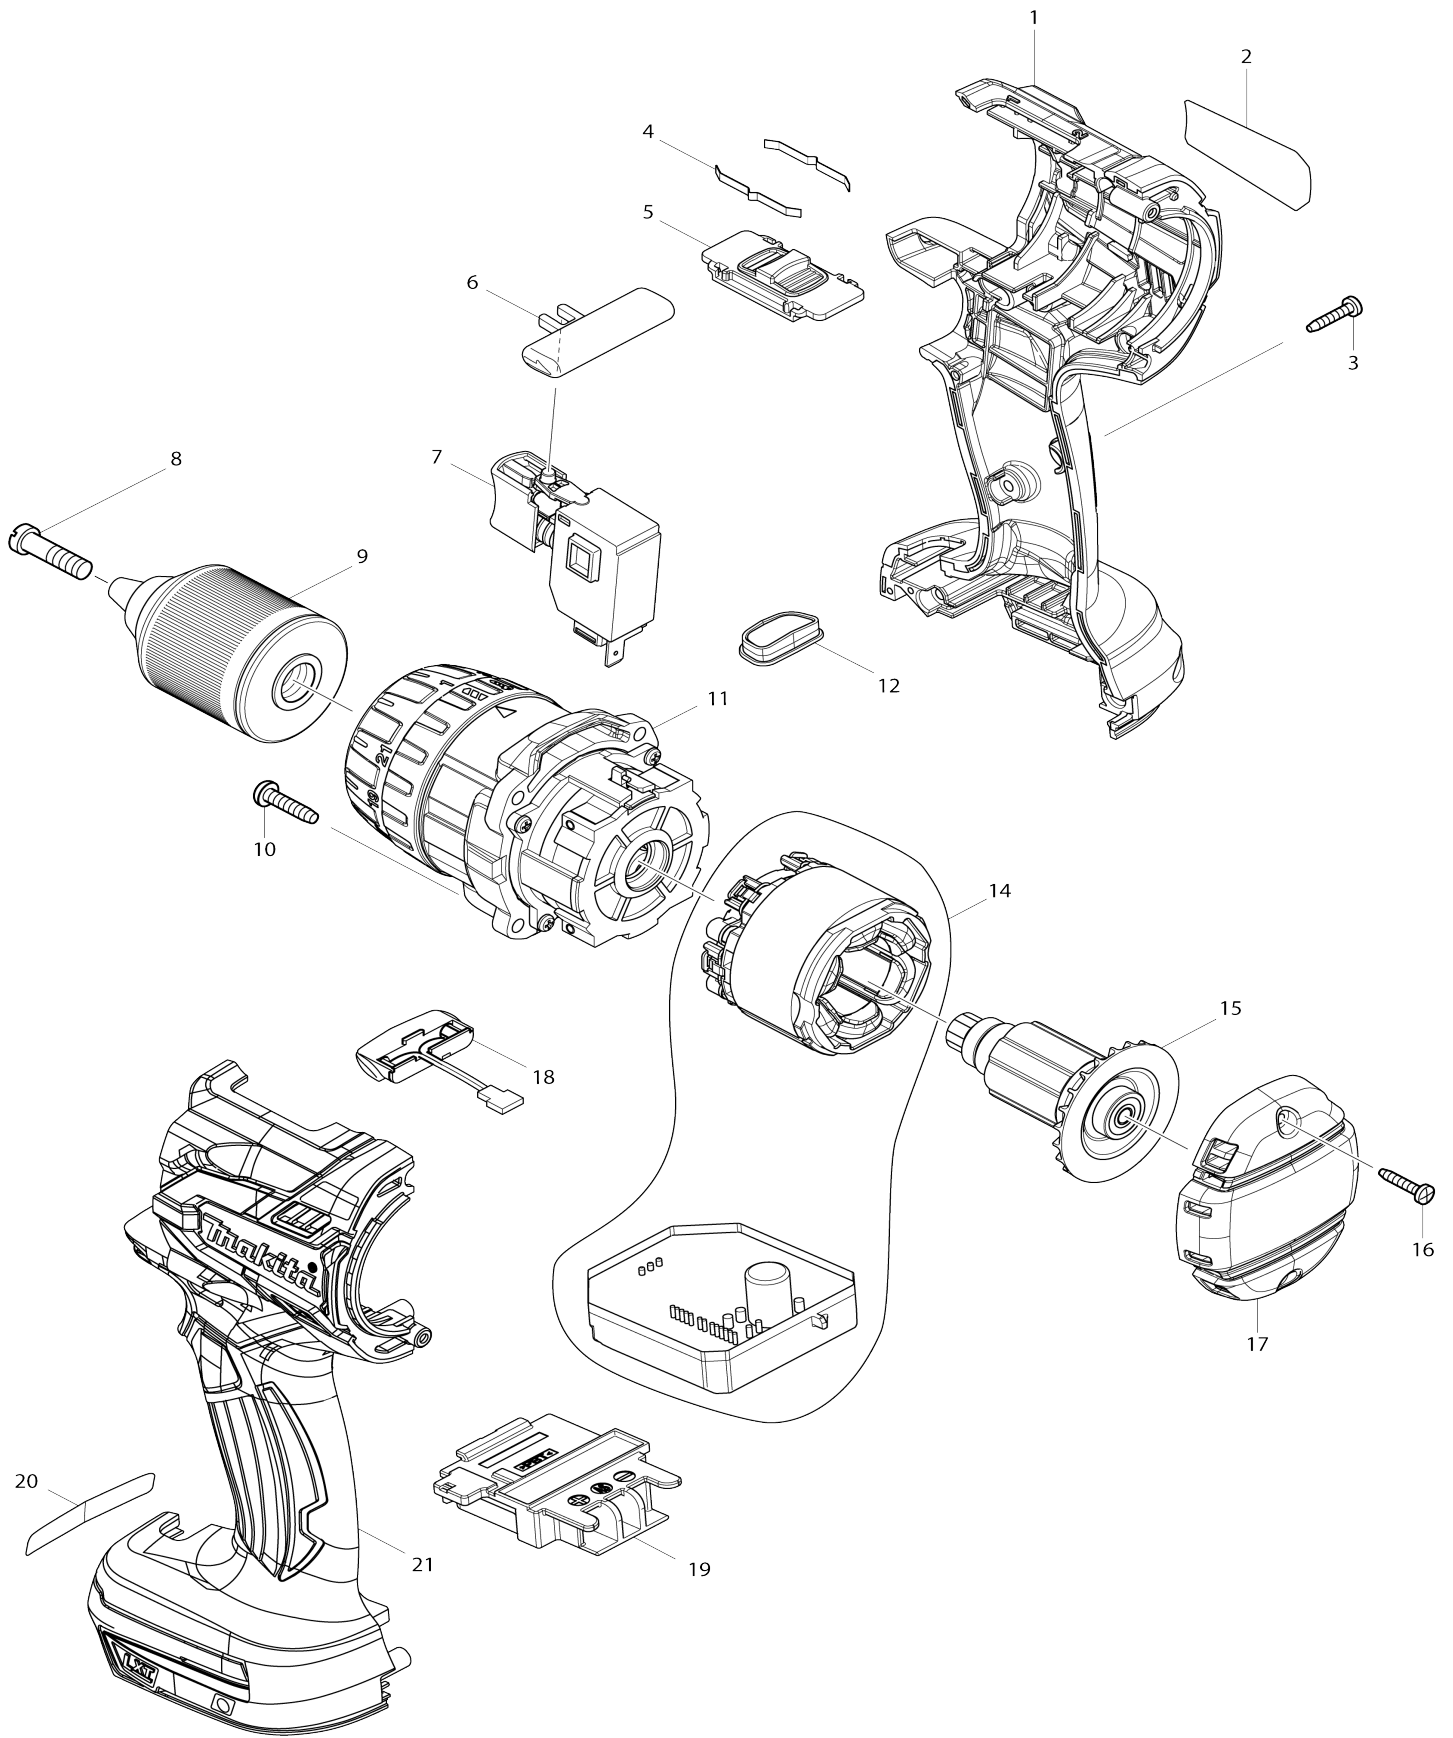

Model No.DDF481 CORDLESS DRIVER DRILL

Model No.DDF481 CORDLESS DRIVER DRILL

Item No.	Parts No.	Description	Interchangeability	Q'ty	New/Old	Sales Price (USD)	Purchase Price(USD)	Note1	Note2
001	187921-4	HOUSING SET		1					
C10	263005-3	RUBBER PIN 6		2					
D10		INC. 21							
002	815556-2	DDF481 NAME PLATE		1					
003	266130-9	TAPPING SCREW BIND PT 3X16		7					
004	232220-0	LEAF SPRING		2					
005	126411-2	SPEED CHANGE LEVER ASSEMBLY		1					
C10	233438-6	COMPRESSION SPRING 4		2					
006	419250-0	F/R CHANGE LEVER		1					
007	650710-5	SWITCH C3JW-4B		1	*				
007-1	650006-4	SWITCH TGRK2-1	O	1					
008	251468-5	- FLAT HEAD SCREW M6X22		1					
009-1	763248-2	KEYLESS DRILL CHUCK 13		1	*				
009-2	763252-1	KEYLESS DRILL CHUCK 13	O	1					
010	265995-6	TAPPING SCREW 4X18		4	*				
010-1	266326-2	TAPPING SCREW 4X18	O	4					
011	126409-9	GEAR ASSEMBLY		1					
012	142263-3	INDICATOR PANEL COMPLETE		1					
014	629116-8	STATOR COMPLETE		1					
015-1	619397-2	ROTOR		1					
016	266130-9	TAPPING SCREW BIND PT 3X16		2					
017	455011-4	REAR COVER		1					
018	620283-2	LED CIRCUIT		1					
019	643899-6	TERMINAL		1					
021	187921-4	HOUSING SET		1					
C10	263005-3	RUBBER PIN 6		2					
D10		INC. 1							
A01	126412-0	GRIP ASSEMBLY		1					
C10	142652-2	POLE COMPLETE		1	*				
C11	140R59-4	POLE COMPLETE	<	1					
C20	142653-0	ARM R COMPLETE		1					
C30	266886-4	HEX. BOLT M8X65		1					
C40	319129-4	ARM L		1					
C50	962055-2	RETAINING RING (INT) R-15		1					
A02	251314-2	+ SCREW M4X12		2					
A03	346317-0	HOOK		1					
A04	452947-8	BIT HOLDER		1					
A05	784637-8	+ - BIT 2-45		2					
F07-3	197606-4	BATTERY BL1830B SET (2PIECES)	O	1					
F10-3	197600-6	BATTERY BL1830B SET	O	1					
F11-4	197599-5	BATTERY BL1830B SET	O	1					
F12-3	197267-0	BATTERY BL1840B SET	O	1					
F13-3	197267-0	BATTERY BL1840B SET	O	1					
F14-3	197265-4	BATTERY BL1840B SET	O	1					
F15-3	197265-4	BATTERY BL1840B SET	O	1					
F16-3	197273-5	BATTERY BL1840B SET(2PIECES)	O	1					
F17-3	197280-8	BATTERY BL1850B SET	O	1					